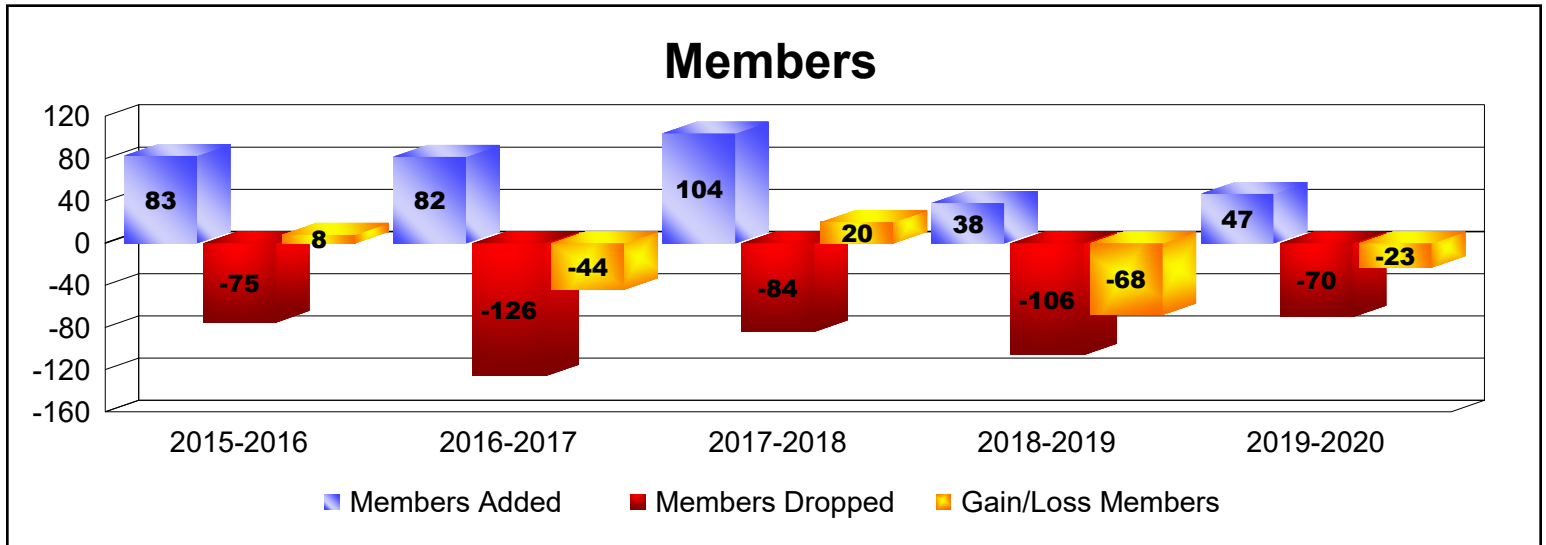

Year	New Clubs	Dropped Clubs	Gain/ Loss Clubs	New Members	Charter Members	Reinstate Members	Transfer Members	Total Member Added	Total Members Dropped	Gain/ Loss Members
2015-2016	0	0	0	76	1	4	2	83	-75	8
2016-2017	0	-2	-2	79	1	1	1	82	-126	-44
2017-2018	1	-1	0	68	28	1	7	104	-84	20
2018-2019	0	-2	-2	29	1	4	4	38	-106	-68
2019-2020	0	-1	-1	40	0	3	4	47	-70	-23
Average	0	-1	-1	58	6	3	4	71	-92	-21

Year	New Clubs	Dropped Clubs	Gain/Loss Clubs	New Members	Charter Members	Reinstate Members	Transfer Members	Total Member Added	Total Members Dropped	Gain/Loss Members
2015-2016	0	0	0	47	1	3	4	55	-60	-5
2016-2017	0	0	0	35	0	3	0	38	-73	-35
2017-2018	0	0	0	48	0	4	4	56	-97	-41
2018-2019	0	0	0	31	0	3	2	36	-41	-5
2019-2020	0	-1	-1	40	0	5	1	46	-70	-24
Average	0	0	0	40	0	4	2	46	-68	-22

Year	New Clubs	Dropped Clubs	Gain/ Loss Clubs	New Members	Charter Members	Reinstate Members	Transfer Members	Total Member Added	Total Members Dropped	Gain/ Loss Members
2015-2016	0	0	0	35	0	2	1	38	-46	-8
2016-2017	0	0	0	45	0	3	3	51	-66	-15
2017-2018	0	0	0	53	0	5	2	60	-73	-13
2018-2019	0	0	0	47	0	2	1	50	-45	5
2019-2020	0	0	0	56	0	1	1	58	-38	20
Average	0	0	0	47	0	3	2	51	-54	-2