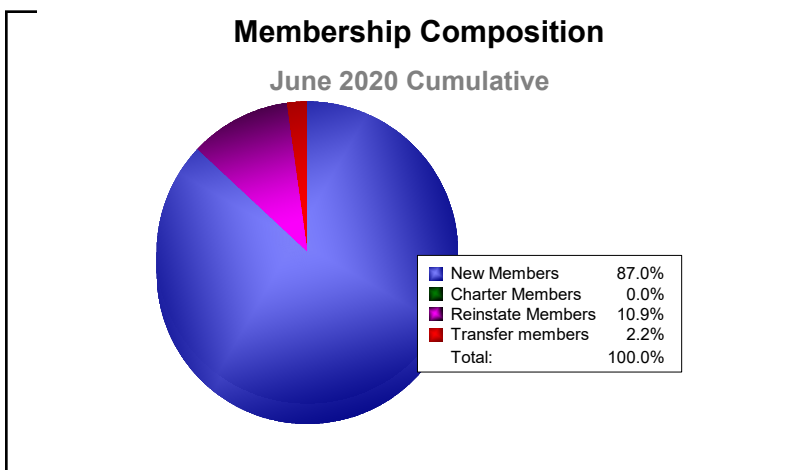

Year	New Clubs	Dropped Clubs	Gain/ Loss Clubs	New Members	Charter Members	Reinstate Members	Transfer Members	Total Member Added	Total Members Dropped	Gain/ Loss Members
2015-2016	0	0	0	76	1	4	2	83	-75	8
2016-2017	0	-2	-2	79	1	1	1	82	-126	-44
2017-2018	1	-1	0	68	28	1	7	104	-84	20
2018-2019	0	-2	-2	29	1	4	4	38	-106	-68
2019-2020	0	-1	-1	40	0	3	4	47	-70	-23
Average	0	-1	-1	58	6	3	4	71	-92	-21

Year	New Clubs	Dropped Clubs	Gain/Loss Clubs	New Members	Charter Members	Reinstate Members	Transfer Members	Total Member Added	Total Members Dropped	Gain/Loss Members
2015-2016	0	0	0	47	1	3	4	55	-60	-5
2016-2017	0	0	0	35	0	3	0	38	-73	-35
2017-2018	0	0	0	48	0	4	4	56	-97	-41
2018-2019	0	0	0	31	0	3	2	36	-41	-5
2019-2020	0	-1	-1	40	0	5	1	46	-70	-24
Average	0	0	0	40	0	4	2	46	-68	-22