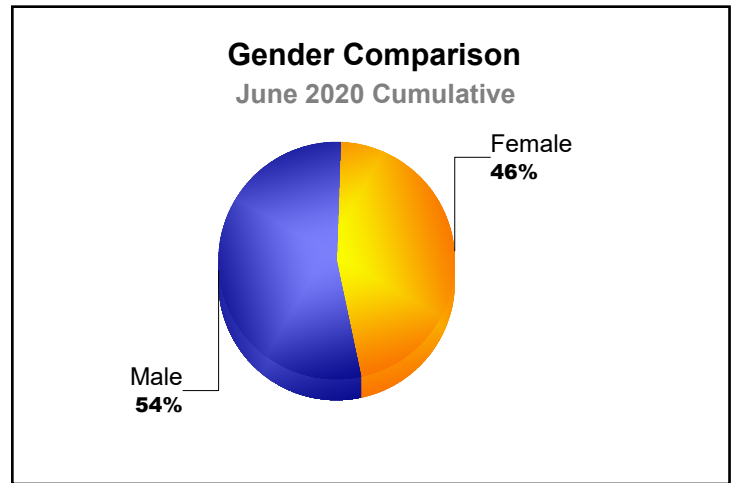

Year	New Clubs	Dropped Clubs	Gain/Loss Clubs	New Members	Charter Members	Reinstate Members	Transfer Members	Total Member Added	Total Members Dropped	Gain/Loss Members
2015-2016	0	0	0	47	1	3	4	55	-60	-5
2016-2017	0	0	0	35	0	3	0	38	-73	-35
2017-2018	0	0	0	48	0	4	4	56	-97	-41
2018-2019	0	0	0	31	0	3	2	36	-41	-5
2019-2020	0	-1	-1	40	0	5	1	46	-70	-24
Average	0	0	0	40	0	4	2	46	-68	-22