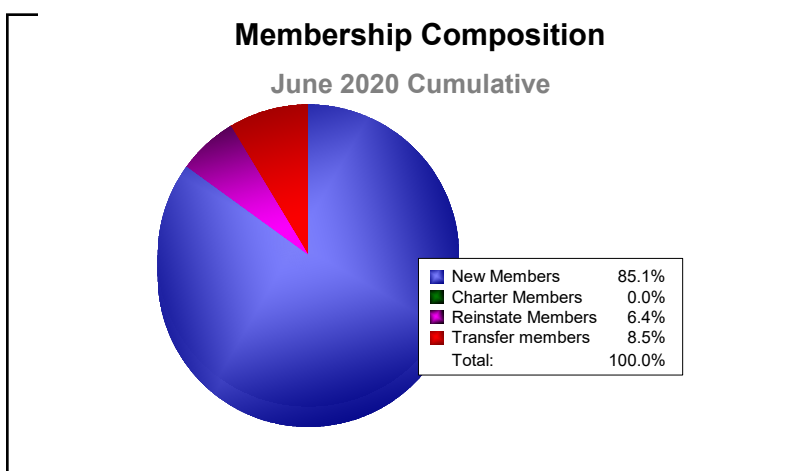

Year	New Clubs	Dropped Clubs	Gain/ Loss Clubs	New Members	Charter Members	Reinstate Members	Transfer Members	Total Member Added	Total Members Dropped	Gain/ Loss Members
2015-2016	0	0	0	76	1	4	2	83	-75	8
2016-2017	0	-2	-2	79	1	1	1	82	-126	-44
2017-2018	1	-1	0	68	28	1	7	104	-84	20
2018-2019	0	-2	-2	29	1	4	4	38	-106	-68
2019-2020	0	-1	-1	40	0	3	4	47	-70	-23
Average	0	-1	-1	58	6	3	4	71	-92	-21

Year	New Clubs	Dropped Clubs	Gain/Loss Clubs	New Members	Charter Members	Reinstate Members	Transfer Members	Total Member Added	Total Members Dropped	Gain/Loss Members
2015-2016	0	0	0	47	1	3	4	55	-60	-5
2016-2017	0	0	0	35	0	3	0	38	-73	-35
2017-2018	0	0	0	48	0	4	4	56	-97	-41
2018-2019	0	0	0	31	0	3	2	36	-41	-5
2019-2020	0	-1	-1	40	0	5	1	46	-70	-24
Average	0	0	0	40	0	4	2	46	-68	-22