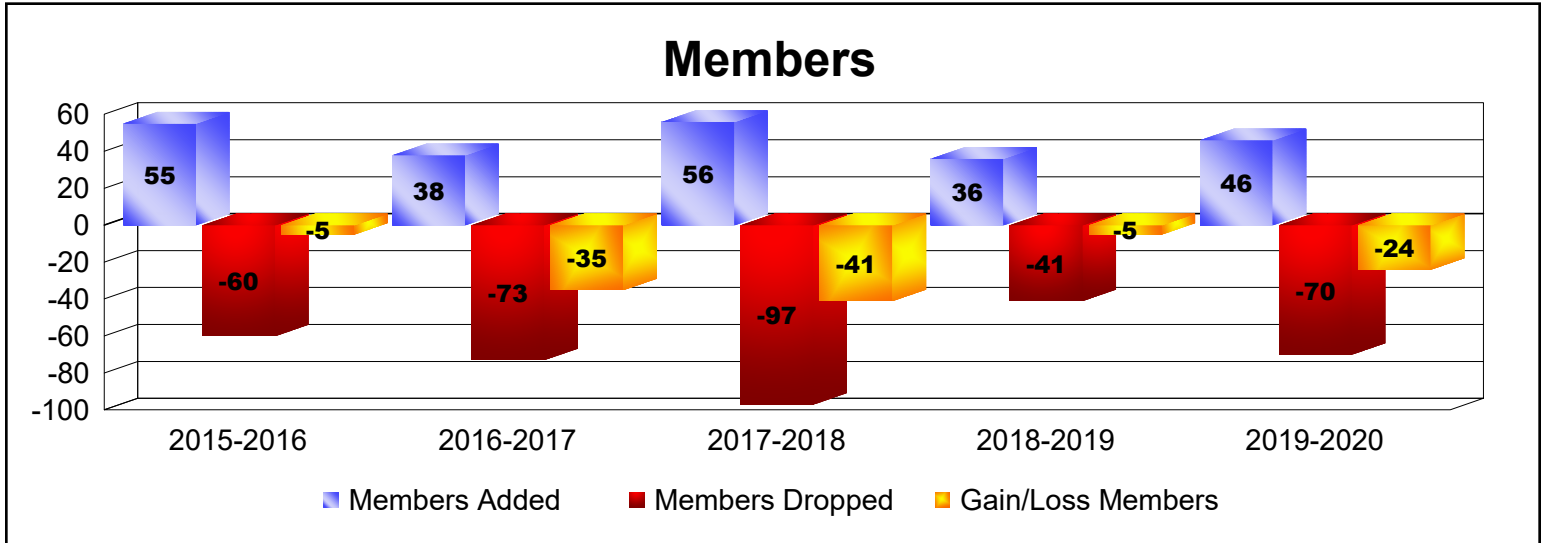

Year	New Clubs	Dropped Clubs	Gain/ Loss Clubs	New Members	Charter Members	Reinstate Members	Transfer Members	Total Member Added	Total Members Dropped	Gain/ Loss Members
2015-2016	0	0	0	76	1	4	2	83	-75	8
2016-2017	0	-2	-2	79	1	1	1	82	-126	-44
2017-2018	1	-1	0	68	28	1	7	104	-84	20
2018-2019	0	-2	-2	29	1	4	4	38	-106	-68
2019-2020	0	-1	-1	40	0	3	4	47	-70	-23
Average	0	-1	-1	58	6	3	4	71	-92	-21

Year	New Clubs	Dropped Clubs	Gain/Loss Clubs	New Members	Charter Members	Reinstate Members	Transfer Members	Total Member Added	Total Members Dropped	Gain/Loss Members
2015-2016	0	0	0	47	1	3	4	55	-60	-5
2016-2017	0	0	0	35	0	3	0	38	-73	-35
2017-2018	0	0	0	48	0	4	4	56	-97	-41
2018-2019	0	0	0	31	0	3	2	36	-41	-5
2019-2020	0	-1	-1	40	0	5	1	46	-70	-24
Average	0	0	0	40	0	4	2	46	-68	-22