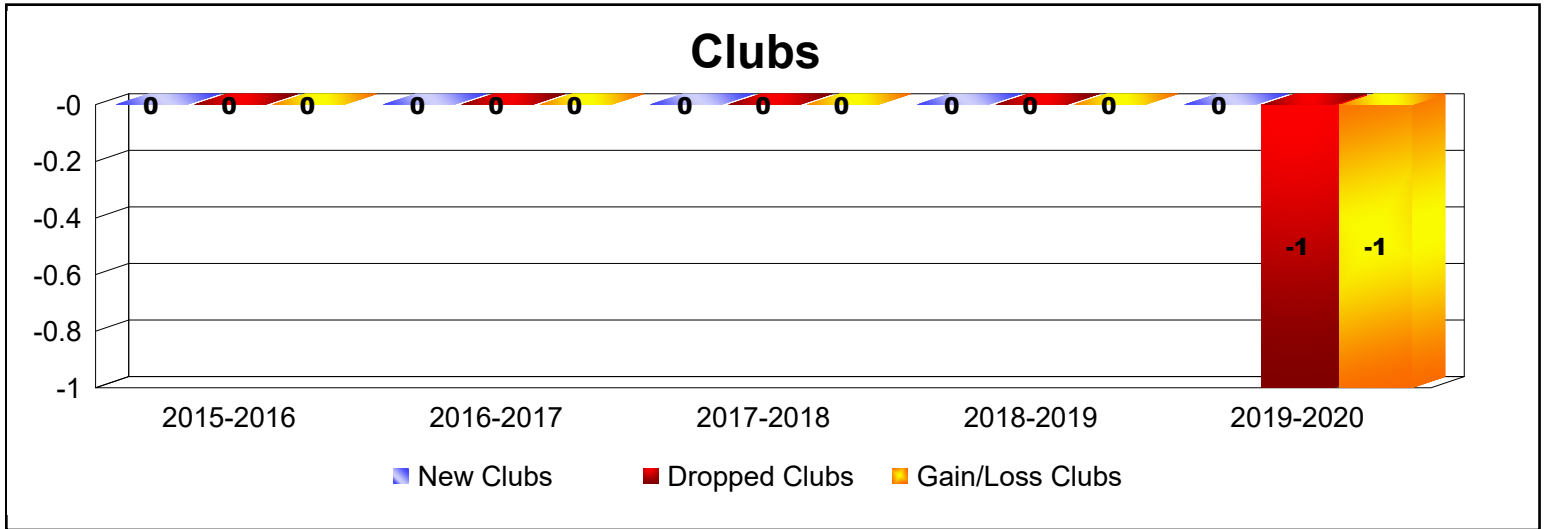

Year	New Clubs	Dropped Clubs	Gain/ Loss Clubs	New Members	Charter Members	Reinstate Members	Transfer Members	Total Member Added	Total Members Dropped	Gain/ Loss Members
2015-2016	0	0	0	76	1	4	2	83	-75	8
2016-2017	0	-2	-2	79	1	1	1	82	-126	-44
2017-2018	1	-1	0	68	28	1	7	104	-84	20
2018-2019	0	-2	-2	29	1	4	4	38	-106	-68
2019-2020	0	-1	-1	40	0	3	4	47	-70	-23
Average	0	-1	-1	58	6	3	4	71	-92	-21

Year	New Clubs	Dropped Clubs	Gain/Loss Clubs	New Members	Charter Members	Reinstate Members	Transfer Members	Total Member Added	Total Members Dropped	Gain/Loss Members
2015-2016	0	0	0	47	1	3	4	55	-60	-5
2016-2017	0	0	0	35	0	3	0	38	-73	-35
2017-2018	0	0	0	48	0	4	4	56	-97	-41
2018-2019	0	0	0	31	0	3	2	36	-41	-5
2019-2020	0	-1	-1	40	0	5	1	46	-70	-24
Average	0	0	0	40	0	4	2	46	-68	-22