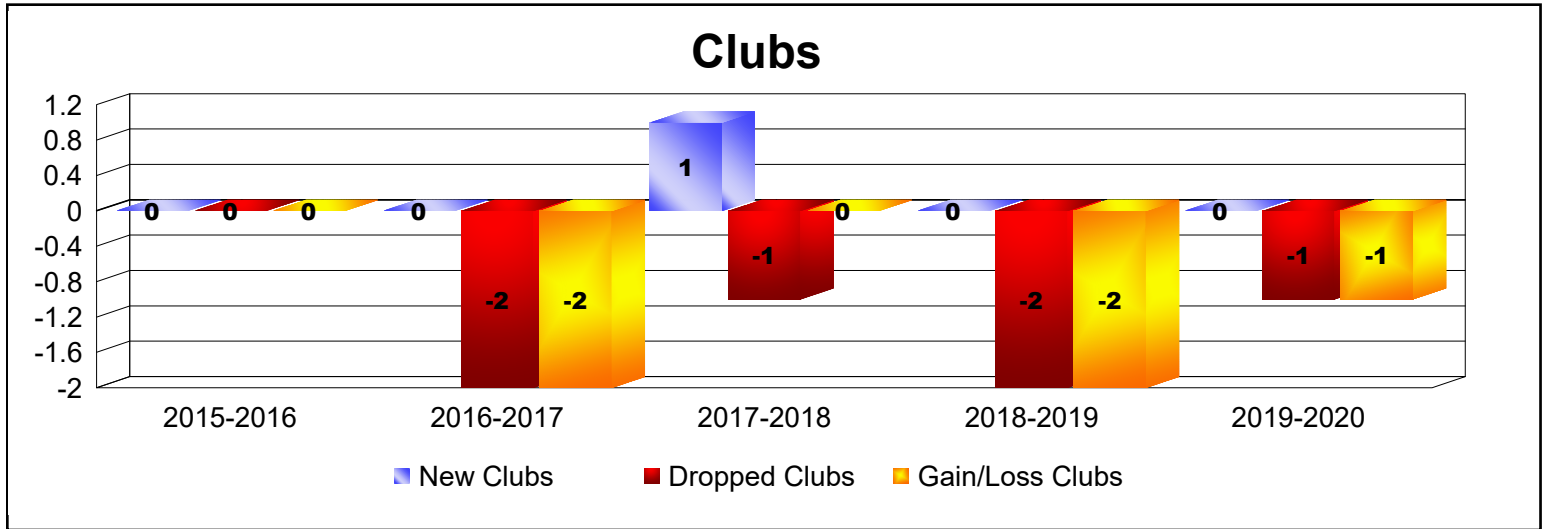

Year	New Clubs	Dropped Clubs	Gain/ Loss Clubs	New Members	Charter Members	Reinstate Members	Transfer Members	Total Member Added	Total Members Dropped	Gain/ Loss Members
2015-2016	0	0	0	76	1	4	2	83	-75	8
2016-2017	0	-2	-2	79	1	1	1	82	-126	-44
2017-2018	1	-1	0	68	28	1	7	104	-84	20
2018-2019	0	-2	-2	29	1	4	4	38	-106	-68
2019-2020	0	-1	-1	40	0	3	4	47	-70	-23
Average	0	-1	-1	58	6	3	4	71	-92	-21

Year	New Clubs	Dropped Clubs	Gain/Loss Clubs	New Members	Charter Members	Reinstate Members	Transfer Members	Total Member Added	Total Members Dropped	Gain/Loss Members
2015-2016	0	0	0	47	1	3	4	55	-60	-5
2016-2017	0	0	0	35	0	3	0	38	-73	-35
2017-2018	0	0	0	48	0	4	4	56	-97	-41
2018-2019	0	0	0	31	0	3	2	36	-41	-5
2019-2020	0	-1	-1	40	0	5	1	46	-70	-24
Average	0	0	0	40	0	4	2	46	-68	-22

Year	New Clubs	Dropped Clubs	Gain/ Loss Clubs	New Members	Charter Members	Reinstate Members	Transfer Members	Total Member Added	Total Members Dropped	Gain/ Loss Members
2015-2016	0	0	0	35	0	2	1	38	-46	-8
2016-2017	0	0	0	45	0	3	3	51	-66	-15
2017-2018	0	0	0	53	0	5	2	60	-73	-13
2018-2019	0	0	0	47	0	2	1	50	-45	5
2019-2020	0	0	0	56	0	1	1	58	-38	20
Average	0	0	0	47	0	3	2	51	-54	-2