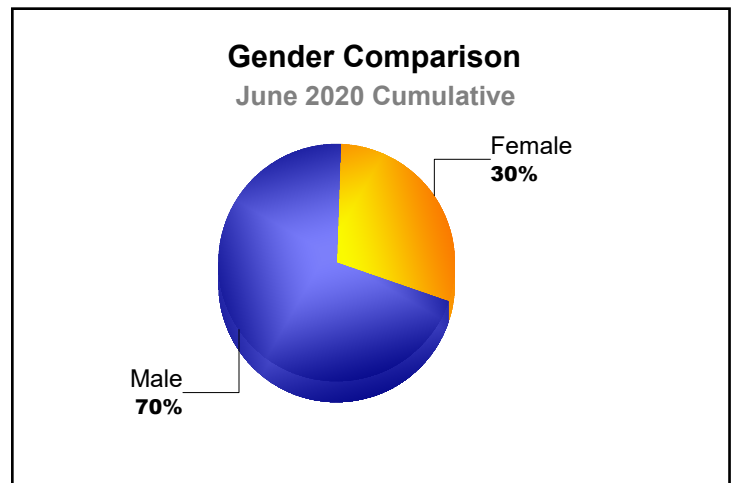

Year	New Clubs	Dropped Clubs	Gain/ Loss Clubs	New Members	Charter Members	Reinstate Members	Transfer Members	Total Member Added	Total Members Dropped	Gain/ Loss Members
2015-2016	0	0	0	76	1	4	2	83	-75	8
2016-2017	0	-2	-2	79	1	1	1	82	-126	-44
2017-2018	1	-1	0	68	28	1	7	104	-84	20
2018-2019	0	-2	-2	29	1	4	4	38	-106	-68
2019-2020	0	-1	-1	40	0	3	4	47	-70	-23
Average	0	-1	-1	58	6	3	4	71	-92	-21